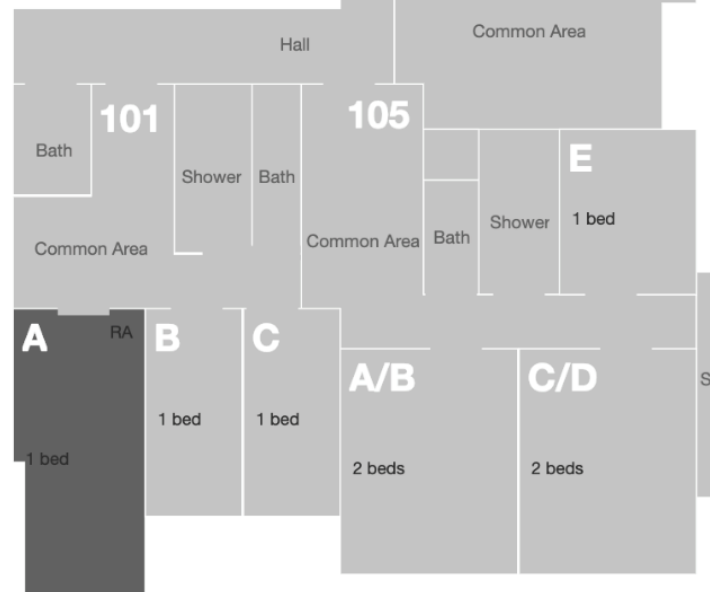

College Ave. Residence Hall

Suite	Breakdown	Residents
100	1 Double	2
101	3 Singles	3
105	2 Doubles; 1 Single	5
107	2 Singles; 1 Double	4
108	2 Doubles; 1 Single	5
109	4 Singles	4
110	6 Singles	6

Please note that these floor plans are for reference only. These do not indicate what will be available at time of housing selection, and occupancy may be subject to change. Space coloration should be ignored.

Capital University

RESIDENTIAL AND COMMUTER LIFE

College Ave. Residence Hall

Suite	Breakdown	Residents
201	4 Singles	4
204	1 Double; 2 singles	4
205	2 Doubles; 1 Single	5
207	2 Singles; 1 Double	4
209	4 Singles	4
210	2 Doubles; 1 Single	5
212	6 Singles	6

Please note that these floor plans are for reference only. These do not indicate what will be available at time of housing selection, and occupancy may be subject to change. Space coloration should be ignored.

Capital University

RESIDENTIAL AND COMMUTER LIFE

College Ave. Residence Hall

Suite	Breakdown	Residents
301	3 Singles; 1 Double	5
302	1 Double; 3 singles	5
305	2 Doubles; 1 Single	5
307	2 Singles; 1 Double	4
308	2 Doubles; 1 Single	5
309	4 Singles	4
212	6 Singles	6