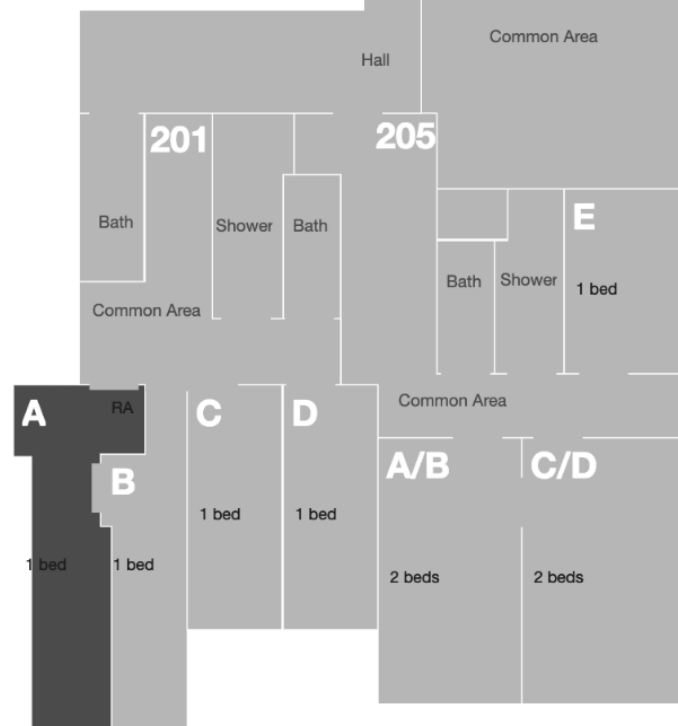

College Ave. Residence Hall

Suite	Breakdown	Residents
100	1 Double	2
101	3 Singles	3
105	2 Doubles; 1 Single	5
107	2 Singles; 1 Double	4
108	2 Doubles; 1 Single	5
109	4 Singles	4
110	6 Singles	6

Please note that these floor plans are for reference only. These do not indicate what will be available at time of housing selection, and occupancy may be subject to change. Space coloration should be ignored.

Capital University

RESIDENTIAL AND COMMUTER LIFE

College Ave. Residence Hall

Suite	Breakdown	Residents
201	4 Singles	4
204	1 Double; 2 singles	4
205	2 Doubles; 1 Single	5
207	2 Singles; 1 Double	4
209	4 Singles	4
210	2 Doubles; 1 Single	5
212	6 Singles	6

Please note that these floor plans are for reference only. These do not indicate what will be available at time of housing selection, and occupancy may be subject to change. Space coloration should be ignored.

Capital University

RESIDENTIAL AND COMMUTER LIFE

College Ave. Residence Hall

Suite	Breakdown	Residents
301	3 Singles; 1 Double	5
302	1 Double; 3 singles	5
305	2 Doubles; 1 Single	5
307	2 Singles; 1 Double	4
308	2 Doubles; 1 Single	5
309	4 Singles	4
212	6 Singles	6