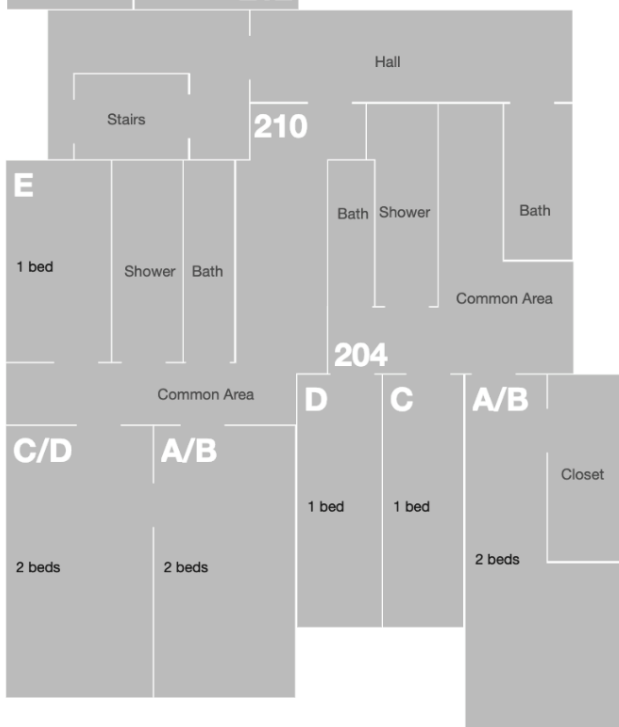

College Ave. Residence Hall

Suite	Breakdown	Residents
100	1 Double	2
101	3 Singles	3
105	2 Doubles; 1 Single	5
107	2 Singles; 1 Double	4
108	2 Doubles; 1 Single	5
109	4 Singles	4
110	6 Singles	6

Please note that these floor plans are for reference only. These do not indicate what will be available at time of housing selection, and occupancy may be subject to change. Space coloration should be ignored.

Capital University

RESIDENTIAL AND COMMUTER LIFE

College Ave. Residence Hall

Suite	Breakdown	Residents
201	4 Singles	4
204	1 Double; 2 singles	4
205	2 Doubles; 1 Single	5
207	2 Singles; 1 Double	4
209	4 Singles	4
210	2 Doubles; 1 Single	5
212	6 Singles	6

Please note that these floor plans are for reference only. These do not indicate what will be available at time of housing selection, and occupancy may be subject to change. Space coloration should be ignored.

Capital University

RESIDENTIAL AND COMMUTER LIFE

College Ave. Residence Hall

Suite	Breakdown	Residents
301	3 Singles; 1 Double	5
302	1 Double; 3 singles	5
305	2 Doubles; 1 Single	5
307	2 Singles; 1 Double	4
308	2 Doubles; 1 Single	5
309	4 Singles	4
212	6 Singles	6