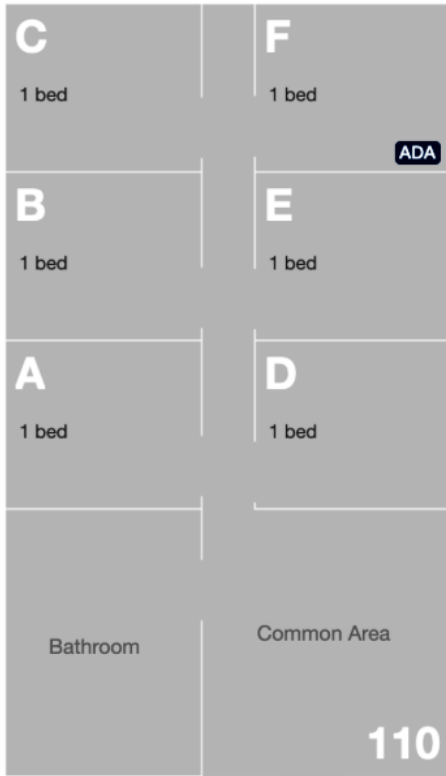

College Ave. Residence Hall

Suite	Breakdown	Residents
100	1 Double	2
101	3 Singles	3
105	2 Doubles; 1 Single	5
107	2 Singles; 1 Double	4
108	2 Doubles; 1 Single	5
109	4 Singles	4
110	6 Singles	6

Please note that these floor plans are for reference only. These do not indicate what will be available at time of housing selection, and occupancy may be subject to change. Space coloration should be ignored.

Capital University

RESIDENTIAL AND COMMUTER LIFE

College Ave. Residence Hall

Suite	Breakdown	Residents
201	4 Singles	4
204	1 Double; 2 singles	4
205	2 Doubles; 1 Single	5
207	2 Singles; 1 Double	4
209	4 Singles	4
210	2 Doubles; 1 Single	5
212	6 Singles	6