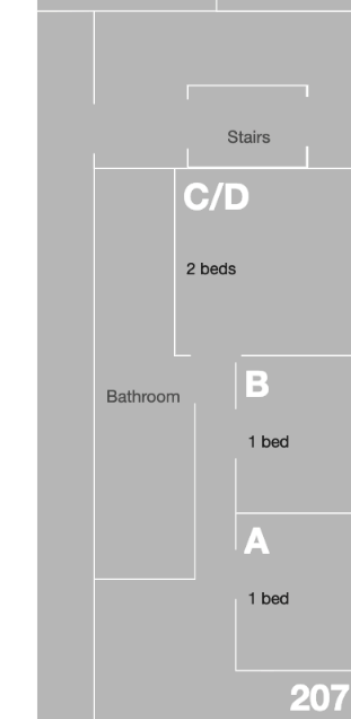

College Ave. Residence Hall

Suite	Breakdown	Residents
100	1 Double	2
101	3 Singles	3
105	2 Doubles; 1 Single	5
107	2 Singles; 1 Double	4
108	2 Doubles; 1 Single	5
109	4 Singles	4
110	6 Singles	6

Please note that these floor plans are for reference only. These do not indicate what will be available at time of housing selection, and occupancy may be subject to change. Space coloration should be ignored.

Capital University

RESIDENTIAL AND COMMUTER LIFE

College Ave. Residence Hall

Suite	Breakdown	Residents
201	4 Singles	4
204	1 Double; 2 singles	4
205	2 Doubles; 1 Single	5
207	2 Singles; 1 Double	4
209	4 Singles	4
210	2 Doubles; 1 Single	5
212	6 Singles	6

Please note that these floor plans are for reference only. These do not indicate what will be available at time of housing selection, and occupancy may be subject to change. Space coloration should be ignored.

Capital University

RESIDENTIAL AND COMMUTER LIFE

College Ave. Residence Hall

Suite	Breakdown	Residents
301	3 Singles; 1 Double	5
302	1 Double; 3 singles	5
305	2 Doubles; 1 Single	5
307	2 Singles; 1 Double	4
308	2 Doubles; 1 Single	5
309	4 Singles	4
212	6 Singles	6