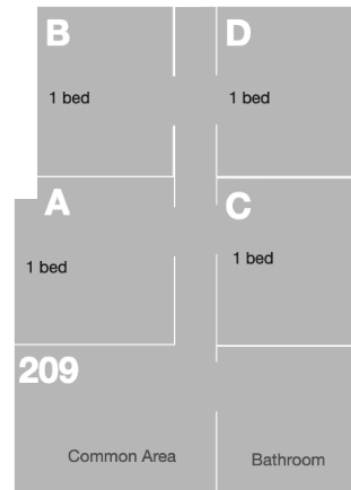

College Ave. Residence Hall

Suite	Breakdown	Residents
100	1 Double	2
101	3 Singles	3
105	2 Doubles; 1 Single	5
107	2 Singles; 1 Double	4
108	2 Doubles; 1 Single	5
109	4 Singles	4
110	6 Singles	6

Please note that these floor plans are for reference only. These do not indicate what will be available at time of housing selection, and occupancy may be subject to change. Space coloration should be ignored.

Capital University

RESIDENTIAL AND COMMUTER LIFE

College Ave. Residence Hall

Suite	Breakdown	Residents
201	4 Singles	4
204	1 Double; 2 singles	4
205	2 Doubles; 1 Single	5
207	2 Singles; 1 Double	4
209	4 Singles	4
210	2 Doubles; 1 Single	5
212	6 Singles	6

Please note that these floor plans are for reference only. These do not indicate what will be available at time of housing selection, and occupancy may be subject to change. Space coloration should be ignored.

Capital University

RESIDENTIAL AND COMMUTER LIFE

College Ave. Residence Hall

Suite	Breakdown	Residents
301	3 Singles; 1 Double	5
302	1 Double; 3 singles	5
305	2 Doubles; 1 Single	5
307	2 Singles; 1 Double	4
308	2 Doubles; 1 Single	5
309	4 Singles	4
212	6 Singles	6