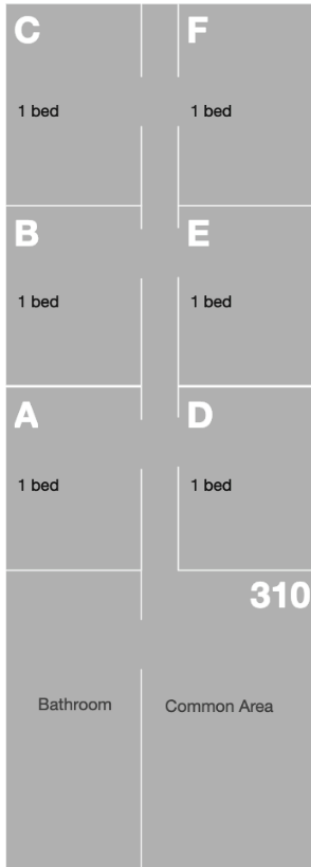

College Ave. Residence Hall

Suite	Breakdown	Residents
100	1 Double	2
101	3 Singles	3
105	2 Doubles; 1 Single	5
107	2 Singles; 1 Double	4
108	2 Doubles; 1 Single	5
109	4 Singles	4
110	6 Singles	6

Please note that these floor plans are for reference only. These do not indicate what will be available at time of housing selection, and occupancy may be subject to change. Space coloration should be ignored.

Capital University

RESIDENTIAL AND COMMUTER LIFE

College Ave. Residence Hall

Suite	Breakdown	Residents
201	4 Singles	4
204	1 Double; 2 singles	4
205	2 Doubles; 1 Single	5
207	2 Singles; 1 Double	4
209	4 Singles	4
210	2 Doubles; 1 Single	5
212	6 Singles	6

Please note that these floor plans are for reference only. These do not indicate what will be available at time of housing selection, and occupancy may be subject to change. Space coloration should be ignored.

Capital University

RESIDENTIAL AND COMMUTER LIFE

College Ave. Residence Hall

Suite	Breakdown	Residents
301	3 Singles; 1 Double	5
302	1 Double; 3 singles	5
305	2 Doubles; 1 Single	5
307	2 Singles; 1 Double	4
308	2 Doubles; 1 Single	5
309	4 Singles	4
212	6 Singles	6