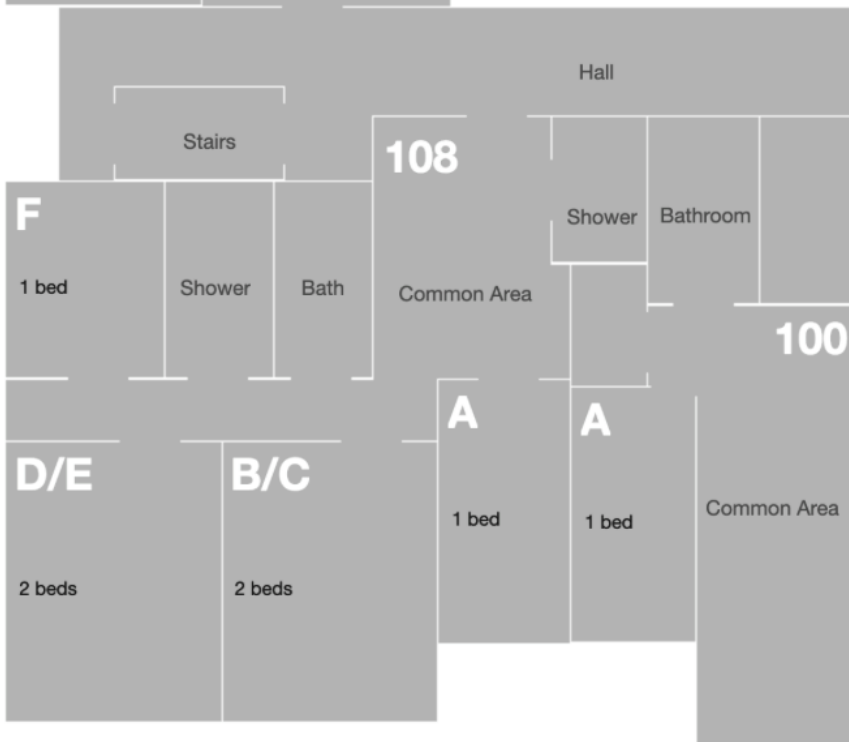

College Ave. Residence Hall

Suite	Breakdown	Residents
100	1 Double	2
101	3 Singles	3
105	2 Doubles; 1 Single	5
107	2 Singles; 1 Double	4
108	2 Doubles; 1 Single	5
109	4 Singles	4
110	6 Singles	6

Please note that these floor plans are for reference only. These do not indicate what will be available at time of housing selection, and occupancy may be subject to change. Space coloration should be ignored.

Capital University

RESIDENTIAL AND COMMUTER LIFE

College Ave. Residence Hall

Suite	Breakdown	Residents
201	4 Singles	4
204	1 Double; 2 singles	4
205	2 Doubles; 1 Single	5
207	2 Singles; 1 Double	4
209	4 Singles	4
210	2 Doubles; 1 Single	5
212	6 Singles	6

Capital University

RESIDENTIAL AND COMMUTER LIFE

College Ave. Residence Hall

Suite	Breakdown	Residents
301	3 Singles; 1 Double	5
302	1 Double; 3 singles	5
305	2 Doubles; 1 Single	5
307	2 Singles; 1 Double	4
308	2 Doubles; 1 Single	5
309	4 Singles	4
212	6 Singles	6