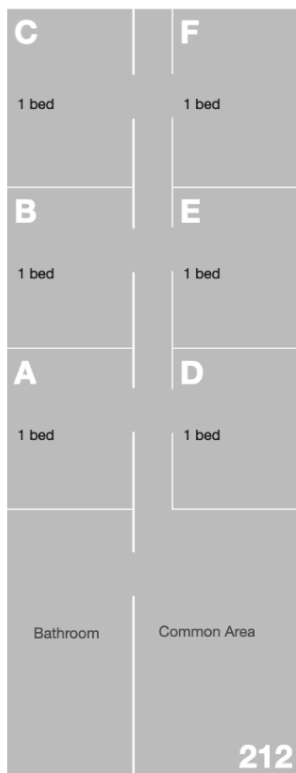

College Ave. Residence Hall

Suite	Breakdown	Residents
100	1 Double	2
101	3 Singles	3
105	2 Doubles; 1 Single	5
107	2 Singles; 1 Double	4
108	2 Doubles; 1 Single	5
109	4 Singles	4
110	6 Singles	6

Please note that these floor plans are for reference only. These do not indicate what will be available at time of housing selection, and occupancy may be subject to change. Space coloration should be ignored.

Capital University

RESIDENTIAL AND COMMUTER LIFE

College Ave. Residence Hall

Suite	Breakdown	Residents
201	4 Singles	4
204	1 Double; 2 singles	4
205	2 Doubles; 1 Single	5
207	2 Singles; 1 Double	4
209	4 Singles	4
210	2 Doubles; 1 Single	5
212	6 Singles	6

Capital University

RESIDENTIAL AND COMMUTER LIFE

College Ave. Residence Hall

Suite	Breakdown	Residents
301	3 Singles; 1 Double	5
302	1 Double; 3 singles	5
305	2 Doubles; 1 Single	5
307	2 Singles; 1 Double	4
308	2 Doubles; 1 Single	5
309	4 Singles	4
212	6 Singles	6