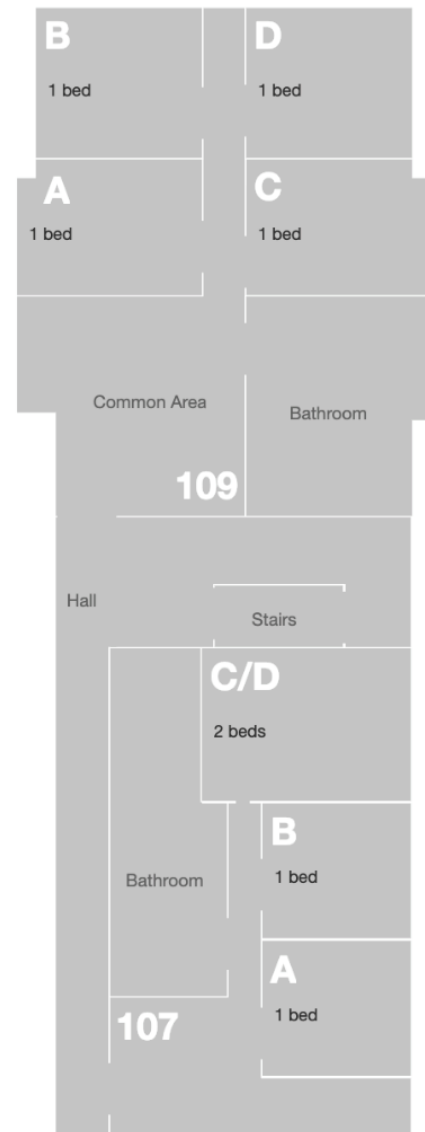

College Ave. Residence Hall

Suite	Breakdown	Residents
100	1 Double	2
101	3 Singles	3
105	2 Doubles; 1 Single	5
107	2 Singles; 1 Double	4
108	2 Doubles; 1 Single	5
109	4 Singles	4
110	6 Singles	6

Please note that these floor plans are for reference only. These do not indicate what will be available at time of housing selection, and occupancy may be subject to change. Space coloration should be ignored.

Capital University

RESIDENTIAL AND COMMUTER LIFE

College Ave. Residence Hall

Suite	Breakdown	Residents
201	4 Singles	4
204	1 Double; 2 singles	4
205	2 Doubles; 1 Single	5
207	2 Singles; 1 Double	4
209	4 Singles	4
210	2 Doubles; 1 Single	5
212	6 Singles	6

Capital University

RESIDENTIAL AND COMMUTER LIFE

College Ave. Residence Hall

Suite	Breakdown	Residents
301	3 Singles; 1 Double	5
302	1 Double; 3 singles	5
305	2 Doubles; 1 Single	5
307	2 Singles; 1 Double	4
308	2 Doubles; 1 Single	5
309	4 Singles	4
212	6 Singles	6