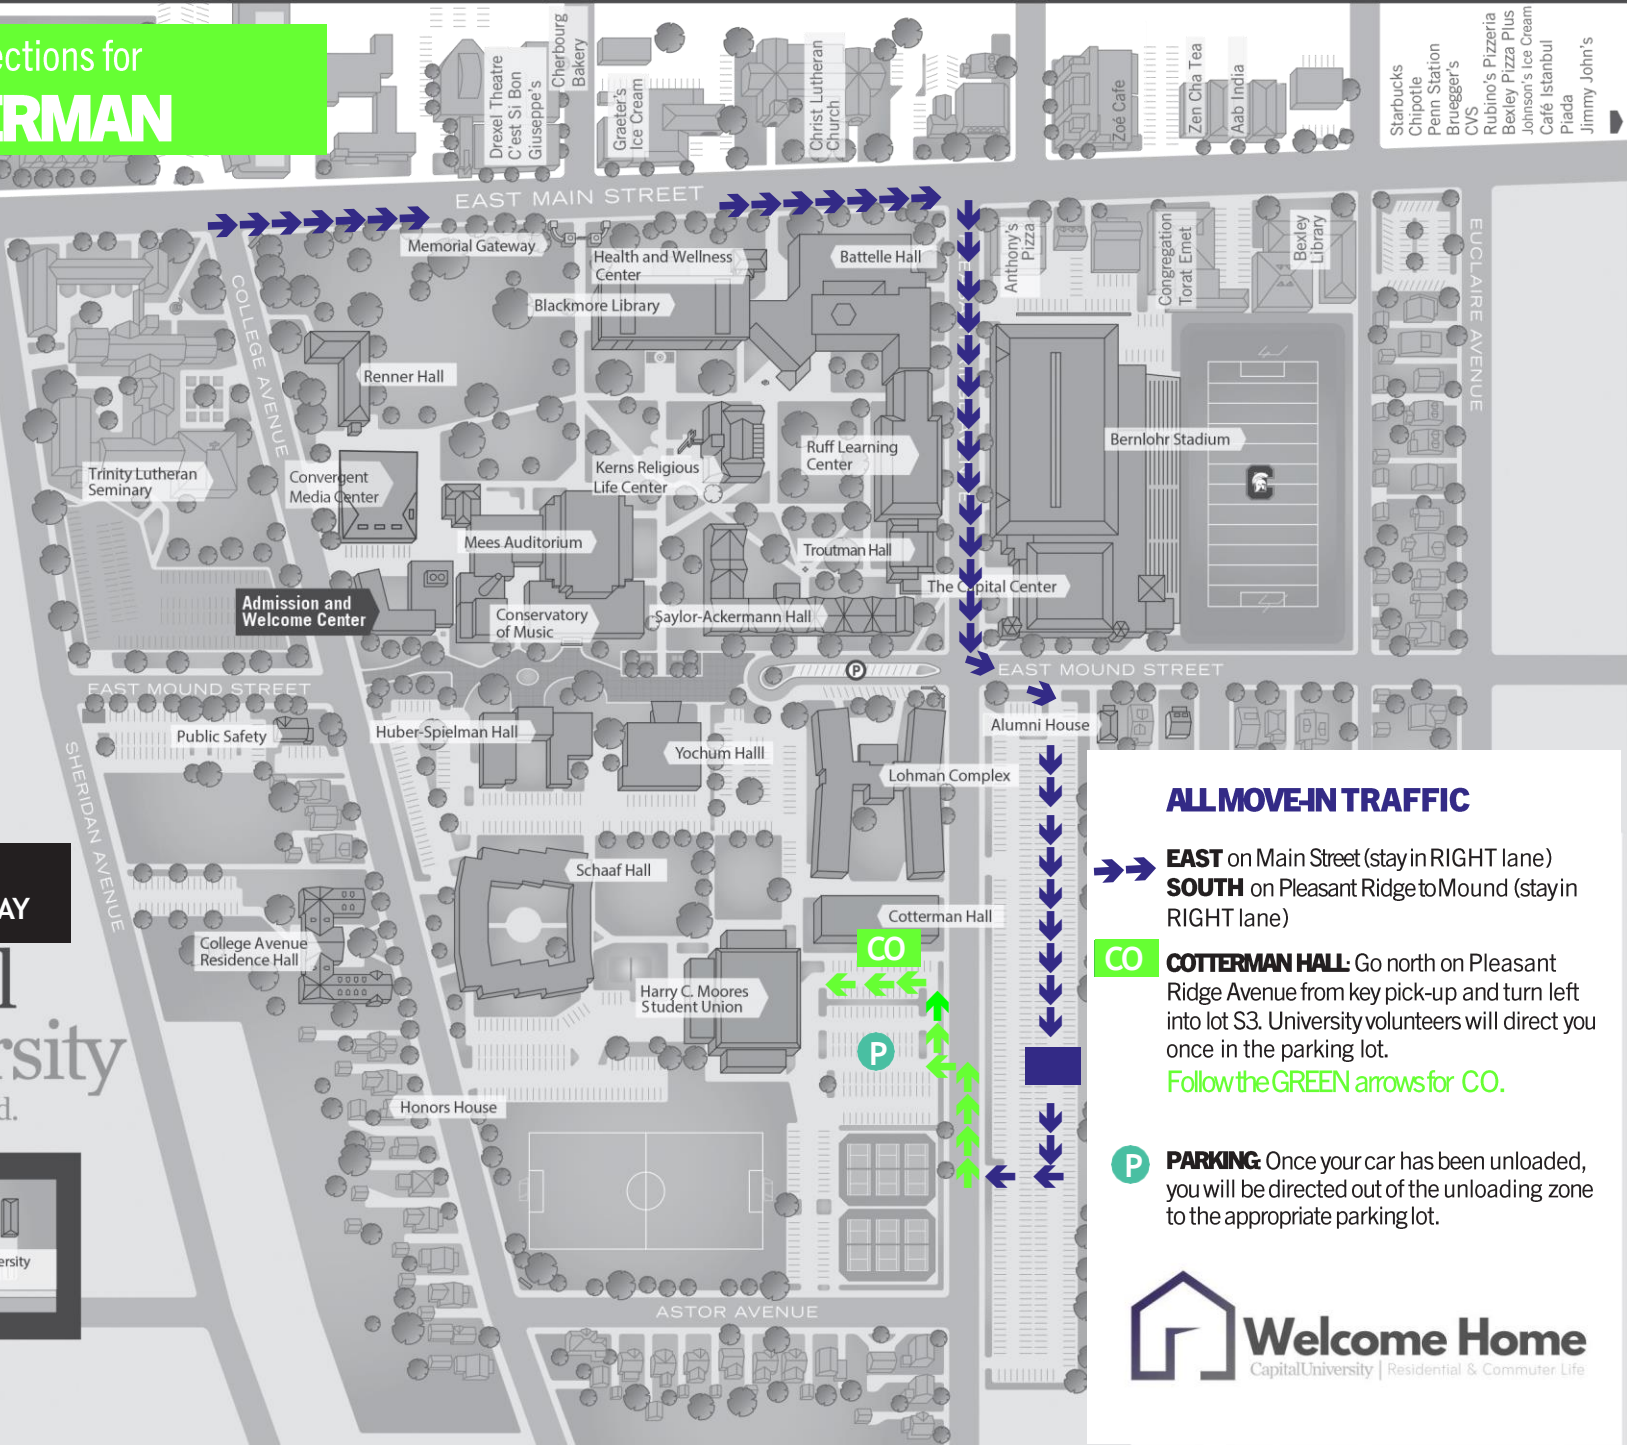

Move-in directions for COTTERMAN

70

Krog
Jeni
Most
Rusi

EAST MAIN STREET

EAST on Main Street (stay in RIGHT lane)
SOUTH on Pleasant Ridge to Mound (stay in RIGHT lane)

COTTERMAN HALL: Go north on Pleasant Ridge Avenue from key pick-up and turn left into lot S3. University volunteers will direct you once in the parking lot.
Follow the **GREEN** arrows for CO.

PARKING: Once your car has been unloaded, you will be directed out of the unloading zone to the appropriate parking lot.

TRAFFIC FLOW FOR MOVE-IN DAY

Capital University
Ask. Think. Lead.

- Starbucks
- Chipotle
- Penn Station
- Bruegger's
- CVS
- Rubino's Pizzeria
- Bexley Pizza Plus
- Johnson's Ice Cream
- Café Istanbul
- Piada
- Jimmy John's

- Drexel Theatre
- C'est Si Bon
- Giuseppe's
- Cherbourg Bakery
- Graeter's Ice Cream
- Christ Lutheran Church
- Zoe Cafe
- Zen Cha Tea
- Aab India