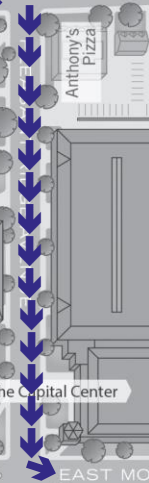

Move-in directions for COTTERMAN

70

Krog
Jeni
Most
Rusi

EAST MAIN STREET

EAST on Main Street (stay in RIGHT lane)
SOUTH on Pleasant Ridge to Mound (stay in RIGHT lane)

COTTERMAN HALL: Go north on Pleasant Ridge Avenue from key pick-up and turn left into lot S3. University volunteers will direct you once in the parking lot.
Follow the **GREEN** arrows for CO.

PARKING: Once your car has been unloaded, you will be directed out of the unloading zone to the appropriate parking lot.

TRAFFIC FLOW FOR MOVE-IN DAY

Capital University
Ask. Think. Lead.

- Starbucks
- Chipotle
- Penn Station
- Bruegger's
- CVS
- Rubino's Pizzeria
- Bexley Pizza Plus
- Johnson's Ice Cream
- Café Istanbul
- Piada
- Jimmy John's