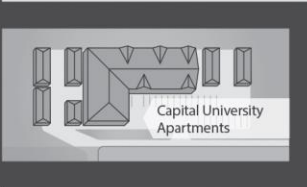

TRAFFIC FLOW FOR MOVE-IN DAY

Capital University
Ask. Think. Lead.