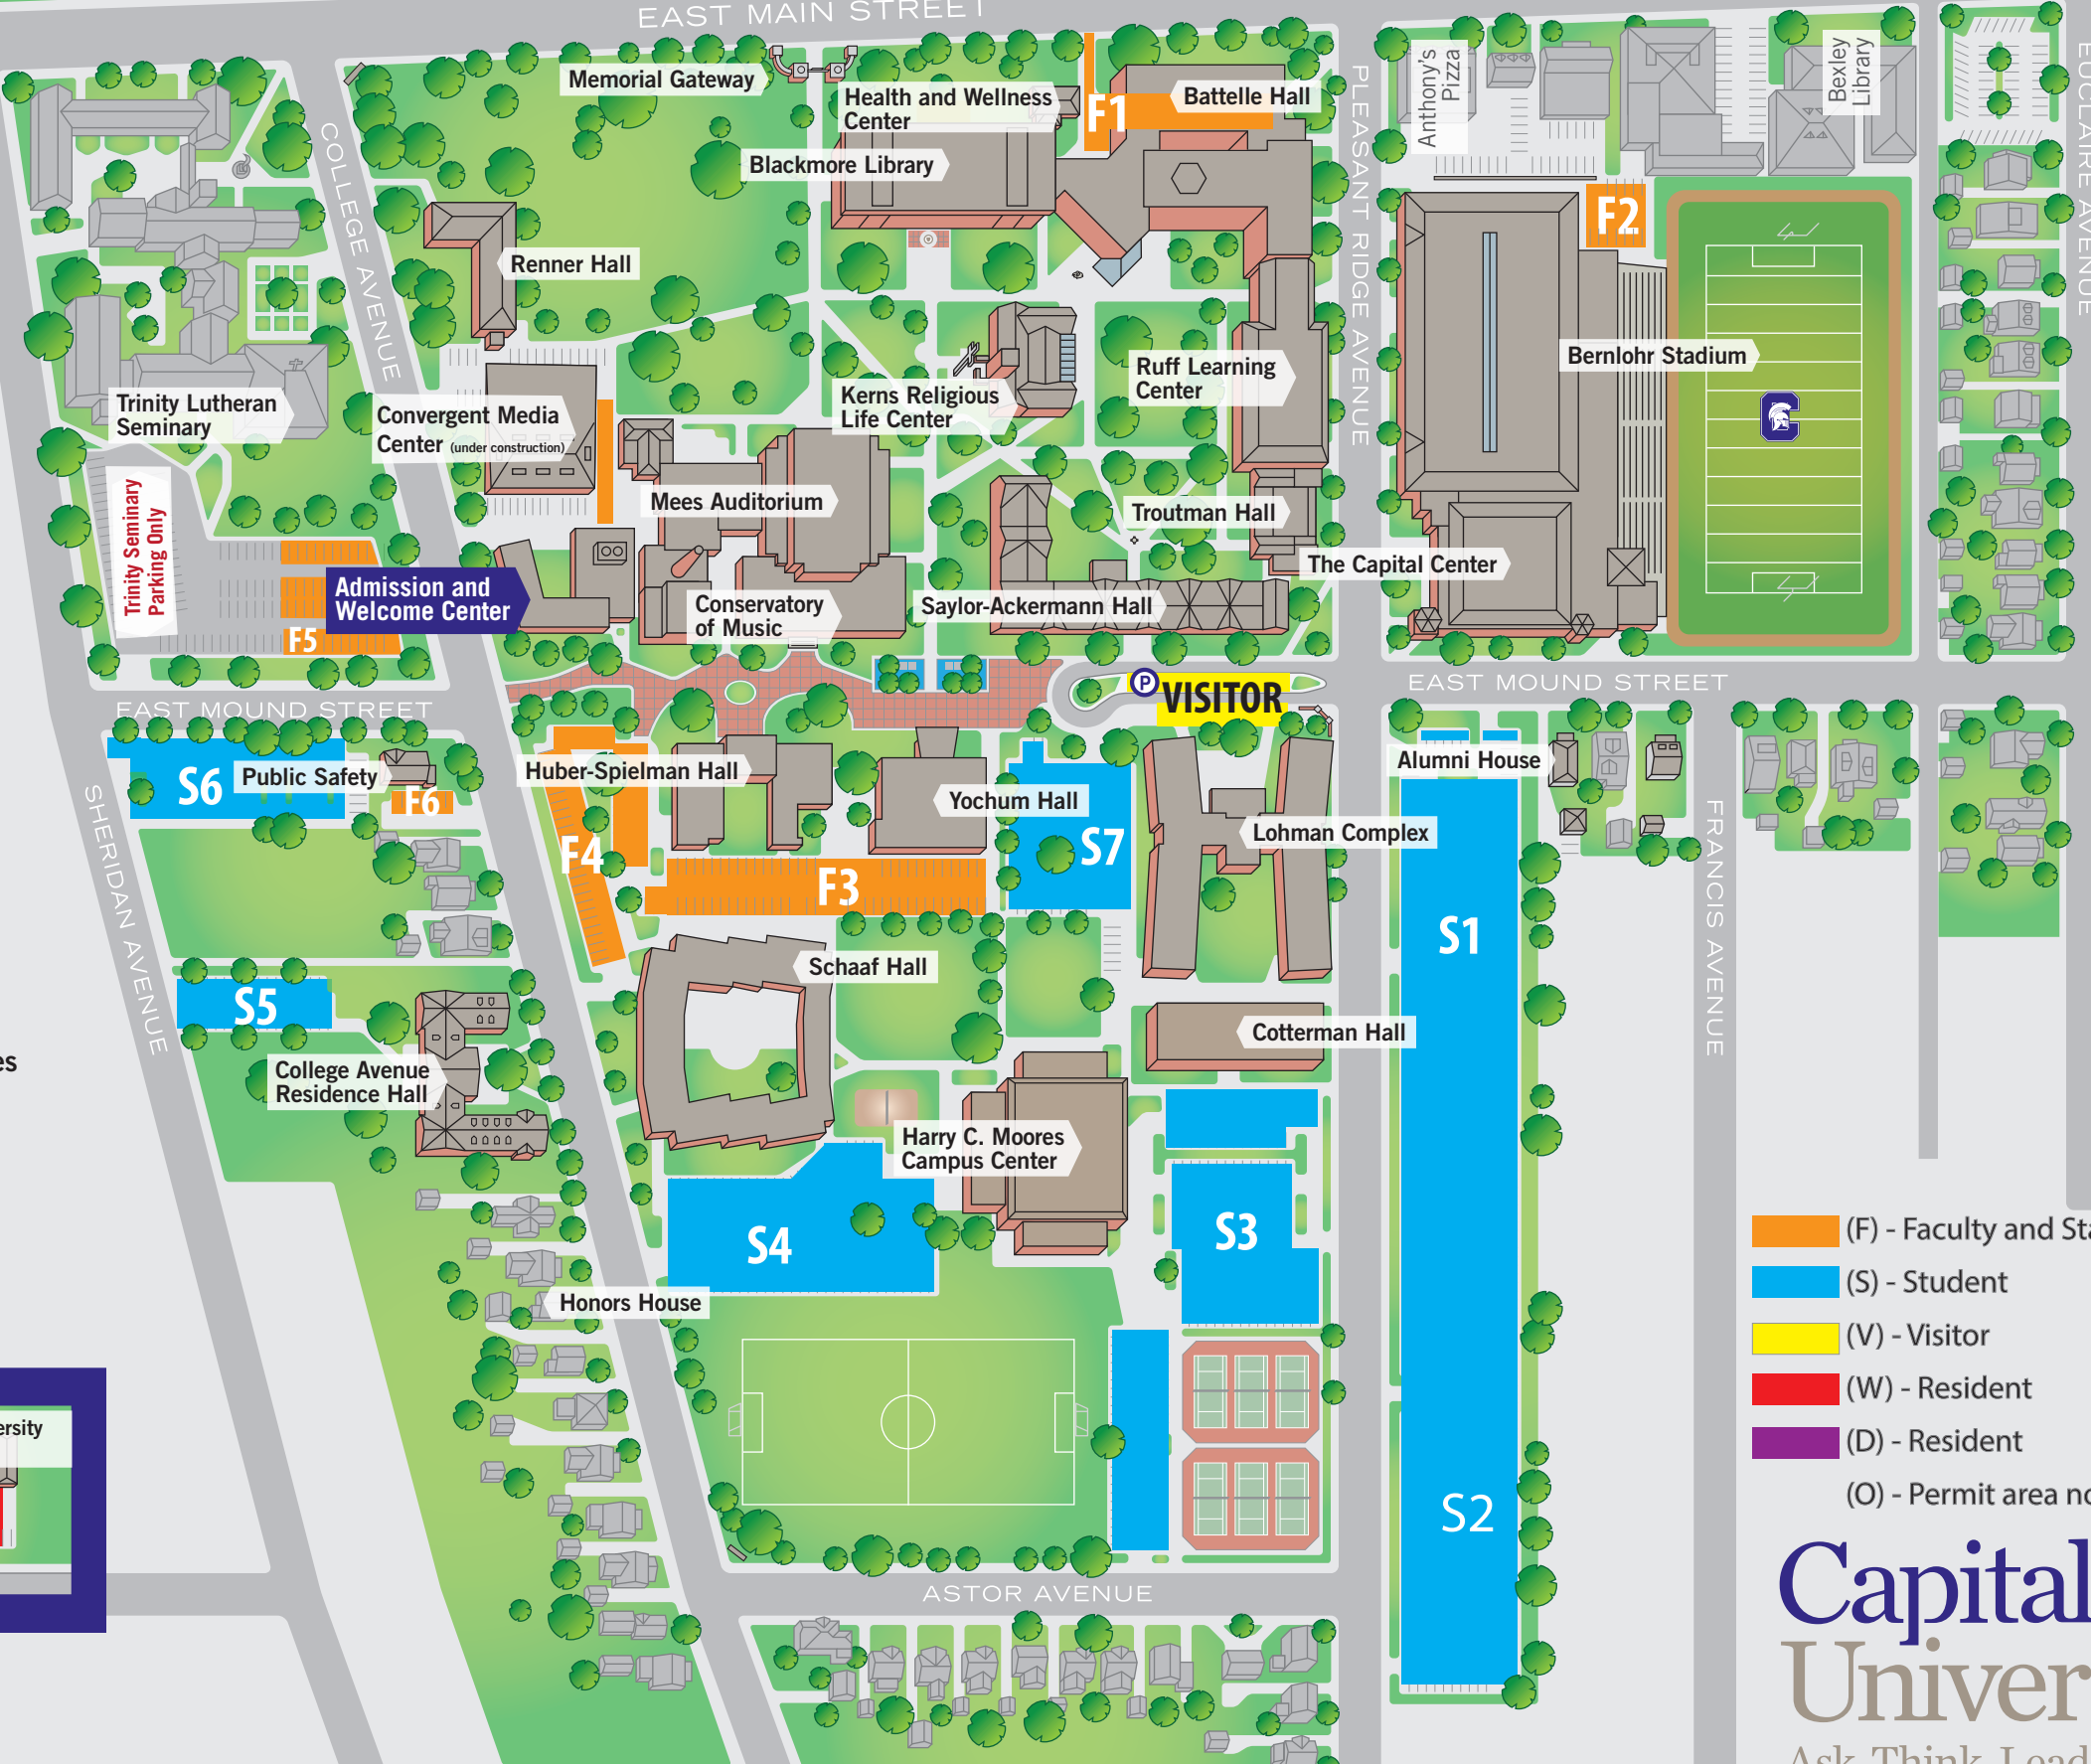

Memorial Gateway

Health and Wellness Center

Battelle Hall

Blackmore Library

Renner Hall

Trinity Lutheran Seminary

Kerns Religious Life Center

Ruff Learning Center

Mees Auditorium

Troutman Hall

The Capital Center

Trinity Seminary Parking Only

Admission and Welcome Center

Conservatory of Music

Saylor-Ackermann Hall

Bernlohr Stadium

EAST MOUND STREET

VISITOR

EAST MOUND STREET

N

P

Visitor Parking

Contract Employees

SHERIDAN AVENUE

S6

Public Safety

Huber-Spielman Hall

Yochum Hall

S1

Alumni House

S5

College Avenue Residence Hall

F4

Schaaf Hall

Lohman Complex

FRANCIS AVENUE

F3

Harry C. Moores Campus Center

Cotterman Hall

S4

Honors House

S4

S3

S2

(F) - Faculty and Staff

(S) - Student

(V) - Visitor

(W) - Resident

(D) - Resident

(O) - Permit area not shown

W2

Capital University Apartments

W1

ASTOR AVENUE

Capital University

Ask. Think. Lead.