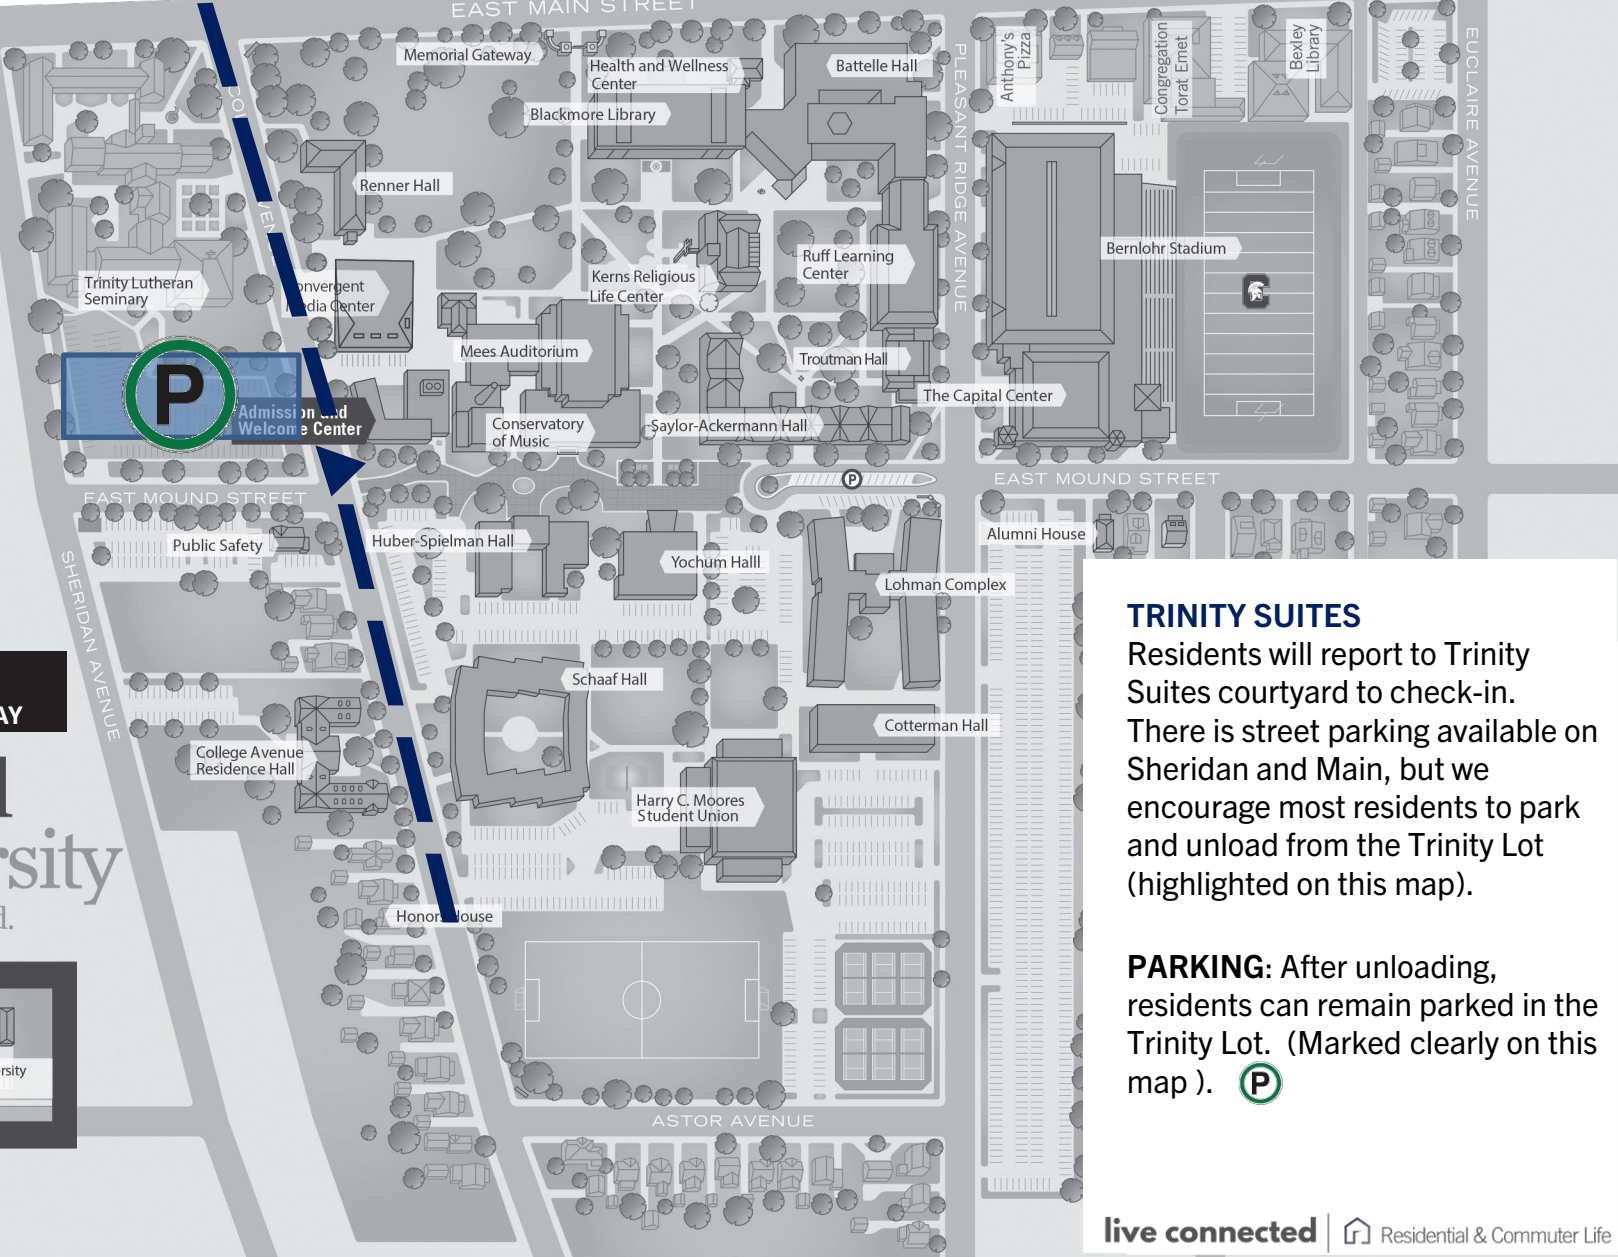

Zen Cha Tea

Aab India

Starbucks  
Chipotle  
Penn Station  
Bruegger's  
CVS  
Rubino's Pizzeria  
Bexley Pizza Plus  
Johnson's Ice Cream  
Café Istanbul  
Piada  
Jimmy John's

EAST MAIN STREET

PLEASANT RIDGE AVENUE

EUCLAIRE AVENUE

SHERIDAN AVENUE

EAST MOUND STREET

EAST MOUND STREET

ASTOR AVENUE

Capital Commons

Admission and Welcome Center

N

TRAFFIC FLOW FOR MOVE-IN DAY

Capital University  
Ask. Think. Lead.

Capital University Apartments

**TRINITY SUITES**

Residents will report to Trinity Suites courtyard to check-in. There is street parking available on Sheridan and Main, but we encourage most residents to park and unload from the Trinity Lot (highlighted on this map).

**PARKING:** After unloading, residents can remain parked in the Trinity Lot. (Marked clearly on this map).